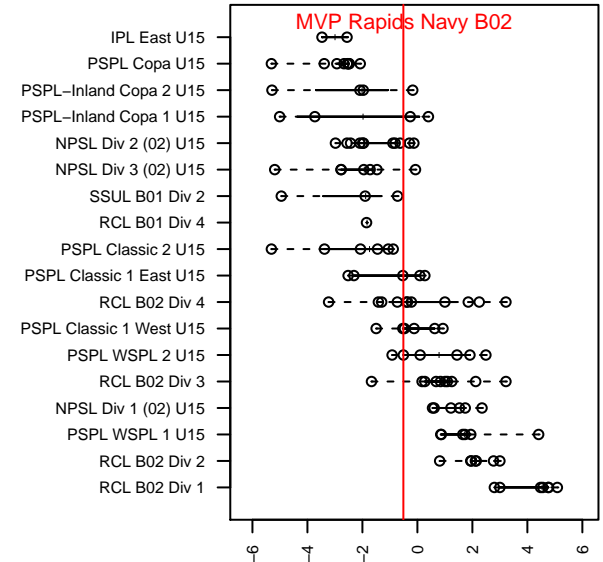

Venues played:
 2016 Rainier Challenge Copa U15
 2016 Mt Hood Challenge U15 Gold
 2016 Central WA Super Cup U15 Gold
 2016 PSPL WSPL 2 U15
 2016 WA Cup HS Silver U15

MVP Rapids Navy B02
 Dots are actual minus expected GF (blue circles) and GA (red triangles).
 Blue line is smoothed change in attack strength. Red is smoothed change in defense strength.

**attack and defense variance (black dot)
relative to other teams
and top 10 in region**

**attack and defense rating
relative to others at age
and all opponents in last 13 months**

Performance relative to 13 month average