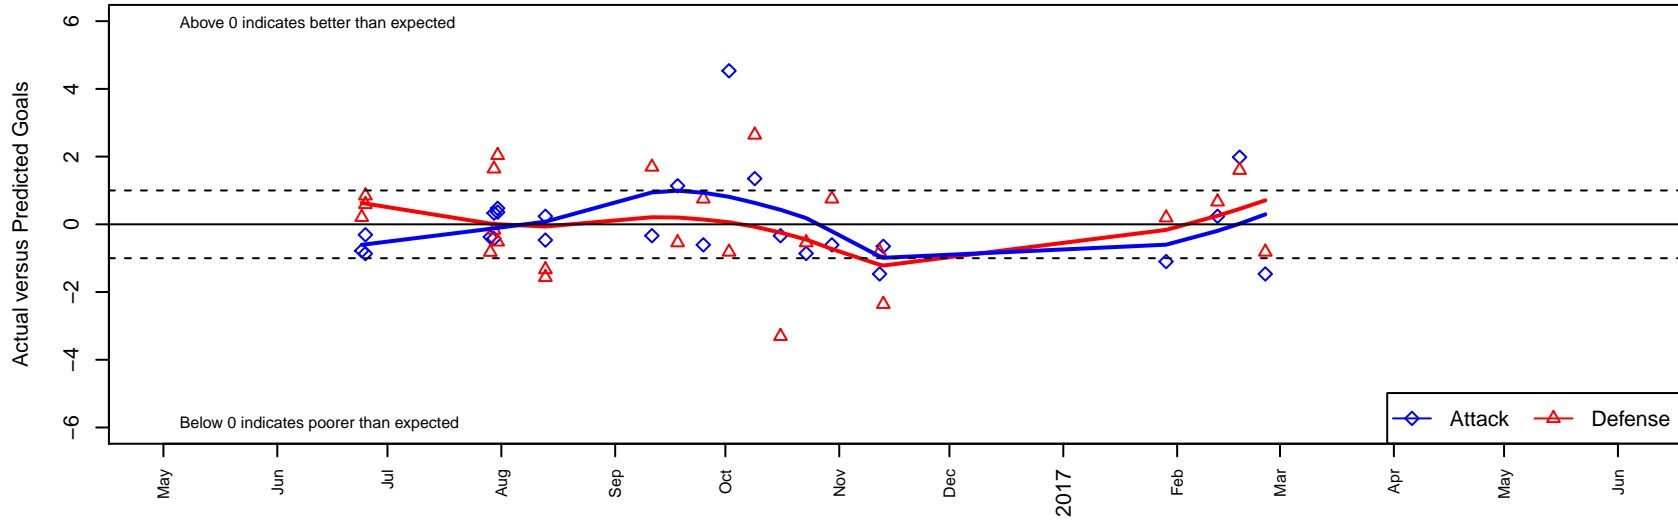

MVP Rapids Navy B02

Maple Valley SA
 Maple Valley, WA
 B02 total strength=1240
 attack=3.74 defense=5.64
 fall league = PSPL WSPL 2 U15

alt names used:
 MAPLE VALLEY PREMIERRAPIDS- NAVY '
 MAPLE VALLEY PREMIERMVP RAPIDS NAV'
 MVP Rapids
 MVP Rapids 02' Navy
 MVP RAPIDS B02 NAVY (WA)

Venues played:
 2016 Rainier Challenge Copa U15
 2016 Mt Hood Challenge U15 Gold
 2016 Central WA Super Cup U15 Gold
 2016 PSPL WSPL 2 U15
 2016 WA Cup HS Silver U15

MVP Rapids Navy B02
 Dots are actual minus expected GF (blue circles) and GA (red triangles).
 Blue line is smoothed change in attack strength. Red is smoothed change in defense strength.

**attack and defense variance (black dot)
relative to other teams
and top 10 in region**

**attack and defense rating
relative to others at age
and all opponents in last 13 months**

Performance relative to 13 month average